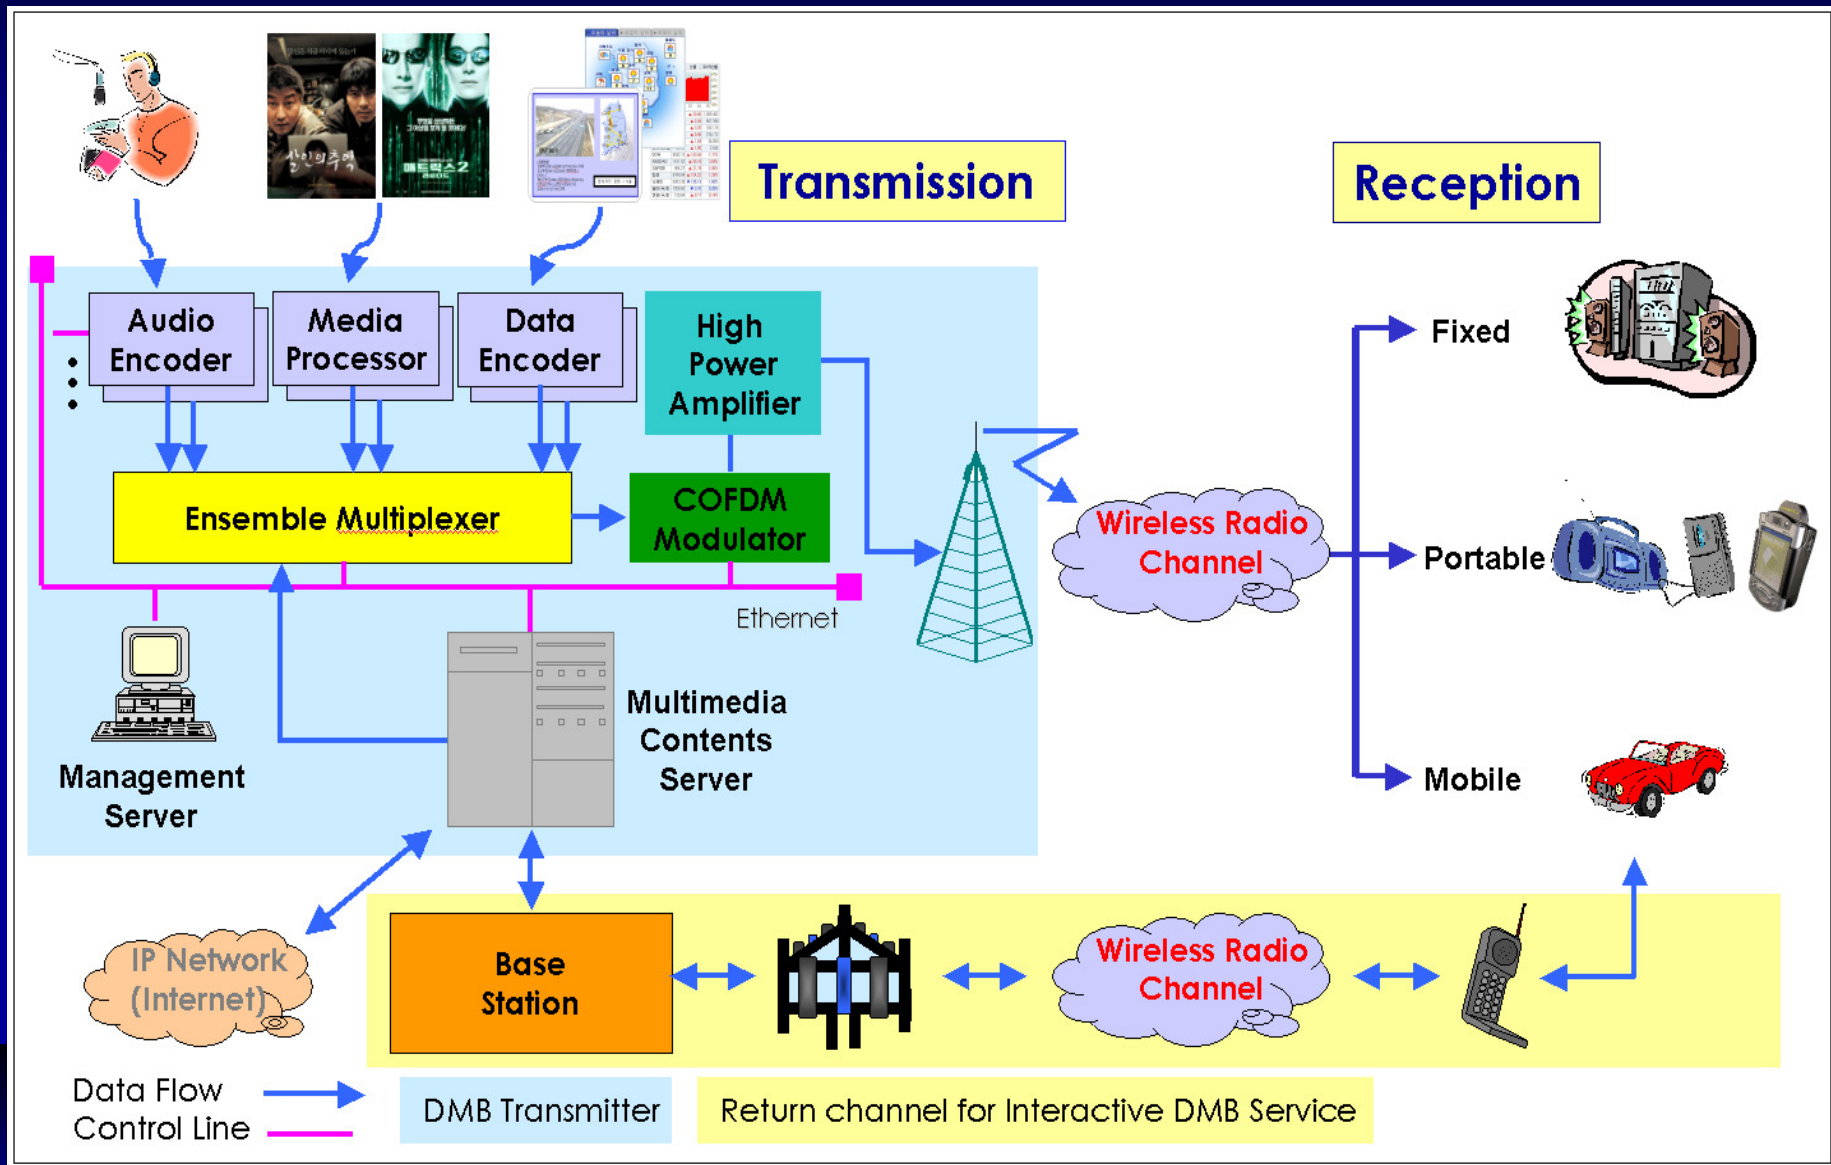

TTAS : TTA Standard

DSCTy : Data Service Component Type

DMB Spectrum Plan

- Three blocks in one TV channel

DMB Service Structure

DAB/DMB Frame Structure (Mode I)

FIC : Fast Information Channel, FIB : Fast Information Block, MSC : Main Service Channel,
TFPR : Time-Frequency-Phase Reference, CIF : Common Interleaved Frame

DMB Ensemble Structure

TMC : Traffic Message Channel, MCI : Multiplex Configuration Information, FIDC : Fast Information Data Channel

Media Multiplexing

- Eureka-147 Stream Mode
- FEC :
 - RS + Convolutional Interleaving
- Transport : MPEG-2 TS
- Adaptation : MPEG-4 SL
- Video :
 - MPEG-4 AVC Baseline Profile
- Audio : MPEG-4 BSAC
- Graphics & Data :
 - MPEG-4 System Core2D Profile