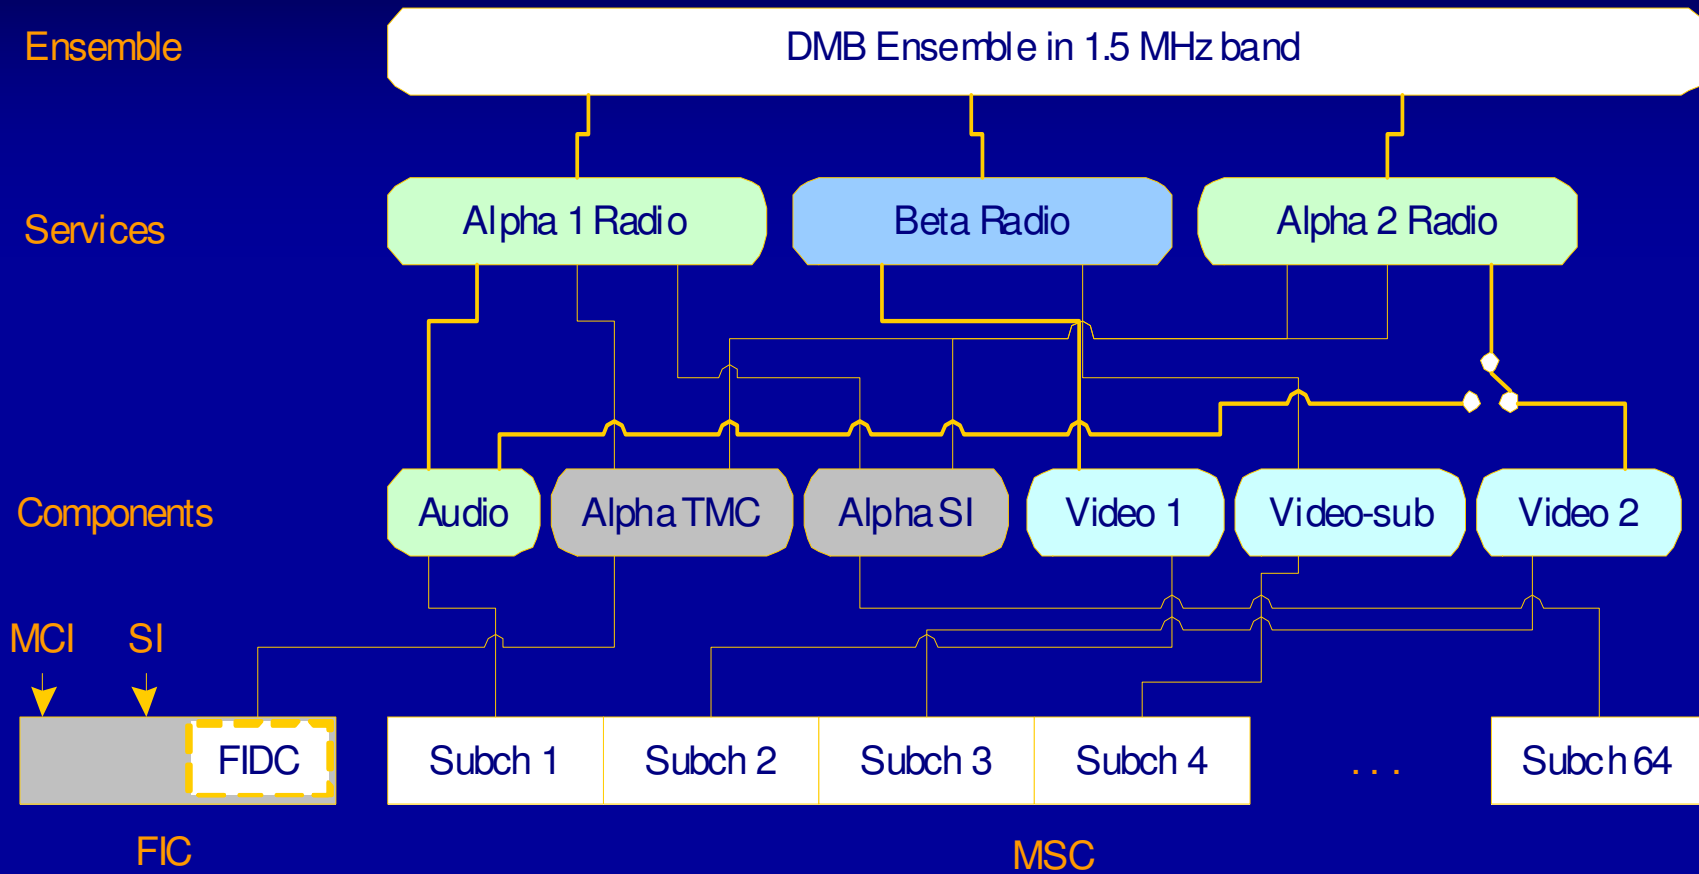

- Video encoding, Channel coding

- TTAS.KO – (TBD)

“Radio Broadcasting Systems; Specification of the data services for VHF Digital Multimedia Broadcasting (DMB) to mobile, portable and fixed receivers”

- PAD, NPAD, TDC, IP-tunneling, Slideshow, BWS, EPG, ...

TTAS : TTA Standard

DSCTy : Data Service Component Type

DMB Spectrum Plan

- Three blocks in one TV channel

DMB Service Structure

DAB/DMB Frame Structure (Mode I)

FIC : Fast Information Channel, FIB : Fast Information Block, MSC : Main Service Channel,
TFPR : Time-Frequency-Phase Reference, CIF : Common Interleaved Frame

DMB Ensemble Structure

TMC : Traffic Message Channel, MCI : Multiplex Configuration Information, FIDC : Fast Information Data Channel

Media Multiplexing

- Eureka-147 Stream Mode
- FEC :
 - RS + Convolutional Interleaving
- Transport : MPEG-2 TS
- Adaptation : MPEG-4 SL
- Video :
 - MPEG-4 AVC Baseline Profile
- Audio : MPEG-4 BSAC
- Graphics & Data :
 - MPEG-4 System Core2D Profile

AVC : Advanced Video Coding, BSAC : Bit Sliced Arithmetic Coding, FEC : Forward Error Correction

MPEG-4 AVC

- **Advanced Video Coding** (ISO/IEC 14496-10)
- **ITU-T H.264**
- JVT from December 2001
 - ITU-T VCEG (Video Coding Expert Group)
 - ISO/IEC JTC1 SC29 WG 11 MPEG Video Group
- H.26L as a starting point
- High encoding complexity
- 3 profiles
 - **Baseline**
 - Main
 - Extended