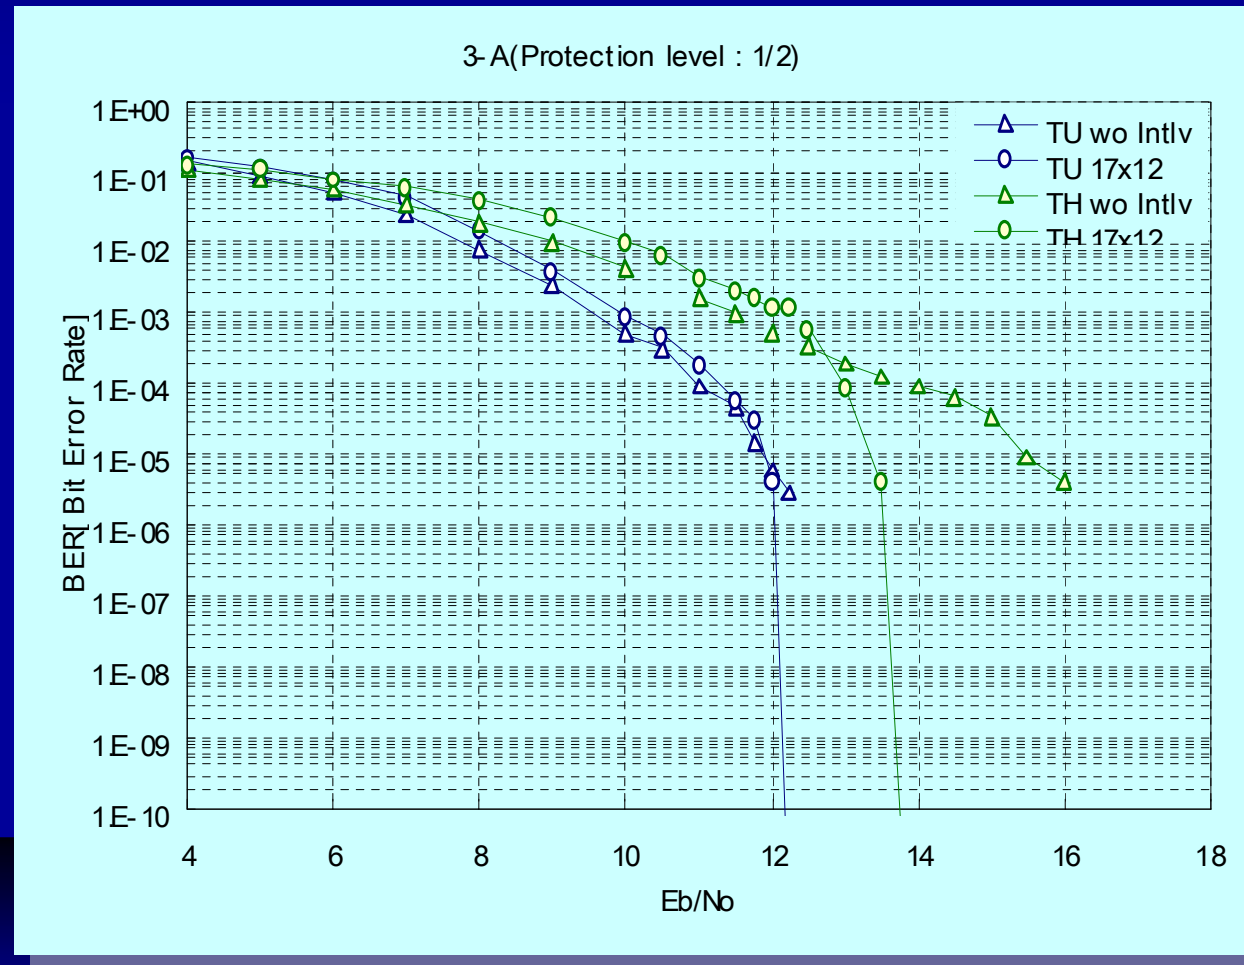

Simulation Result

- Target BER = 10^{-8}
- TU(Typical Urban), TH(typical Hilly)
- 3-A(1/2)
- $F_c = 230$ MHz
- $V = 72$ km/h