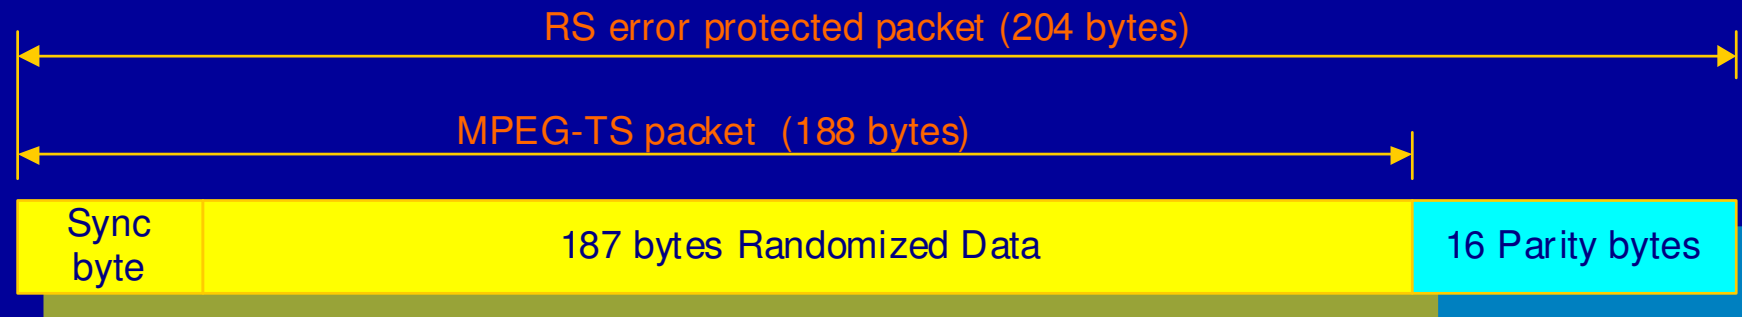

FEC for Mobile Reception

- Eureka-147 is designed basically for Audio Service
 - BER level of 10^{-4}
- Required BER is under 10^{-8} for Mobile Video Service
 - Additional RS code and Convolutional Interleaver

Reed-Solomon Code

- Shortened RS (204, 188, t=8), derived from RS (255, 239, t=8)

- Code generator polynomial

$$g(x) = (x + \lambda^0)(x + \lambda^1)(x + \lambda^2) \cdots (x + \lambda^{15}), \quad \text{where } \lambda = 02_{\text{HEX}}$$

- Field generator polynomial

$$p(x) = x^8 + x^4 + x^3 + x^2 + 1$$

Convolutional Byte Interleaver/Deinterleaver

- ❑ Interleaving depth : $I = 12$
- ❑ Unit size of FIFO shift register : $M = N/I = 17, N=204$
- ❑ Sync byte always passes through branch '0'