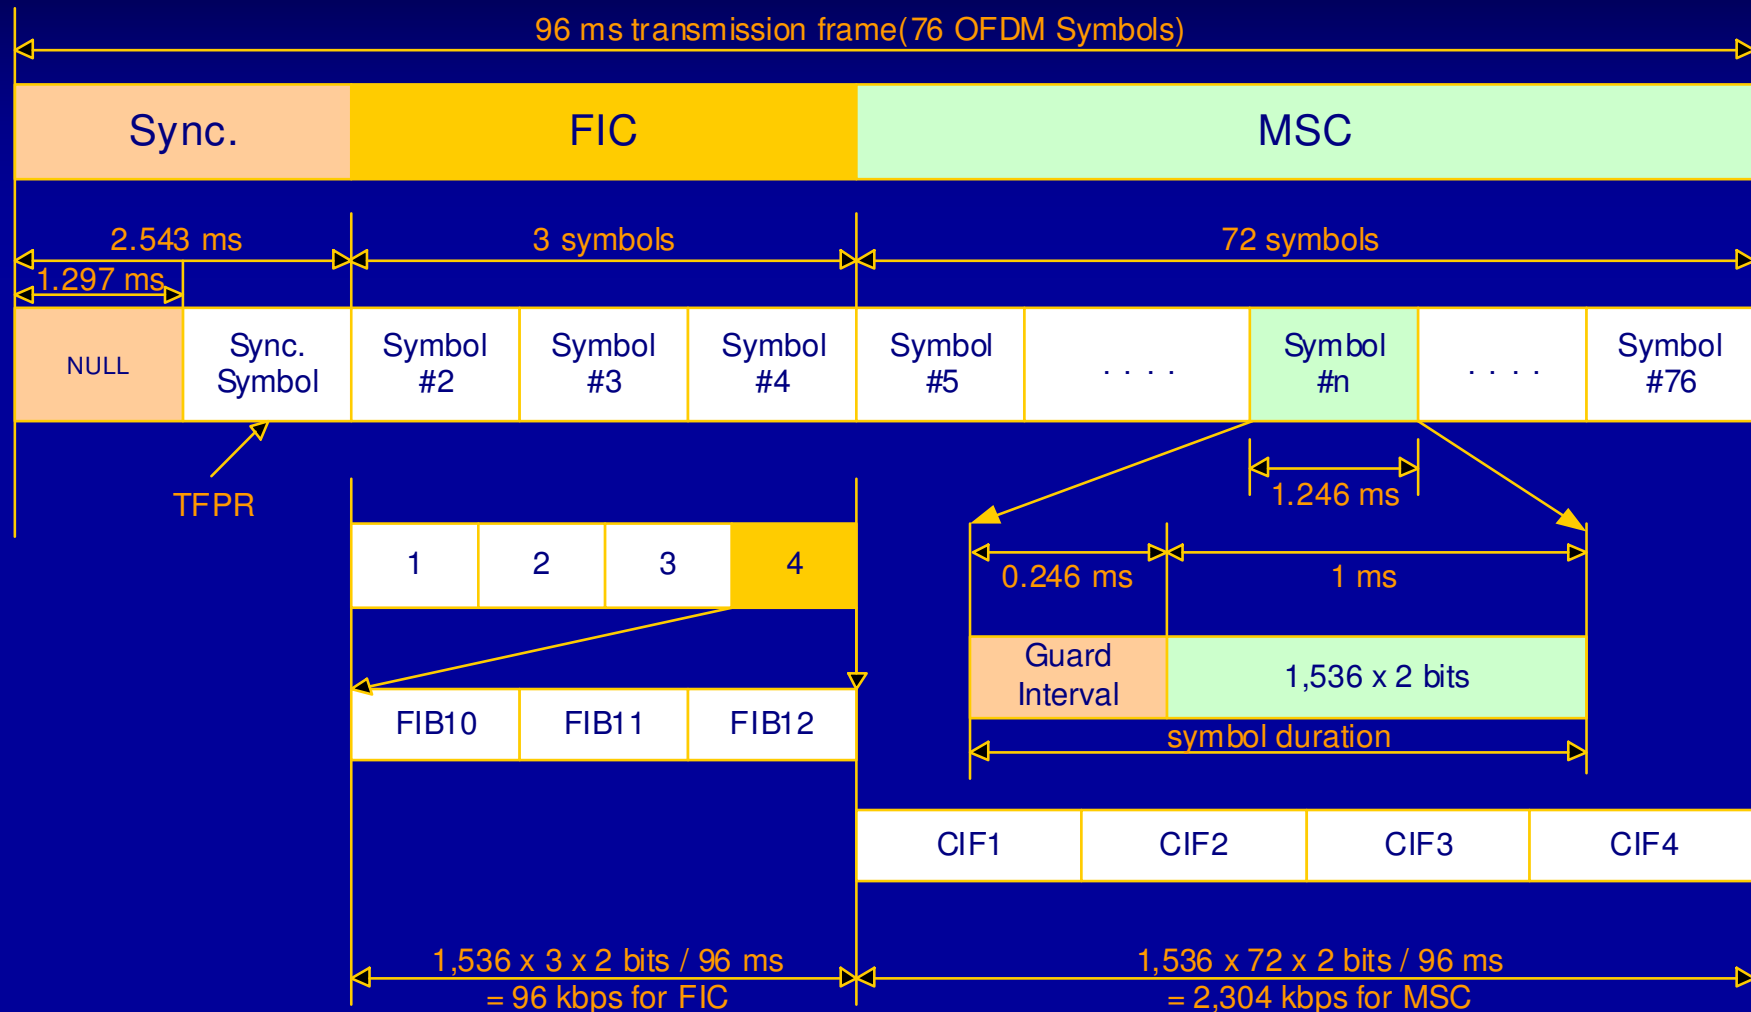

TTAS : TTA Standard

DSCTy : Data Service Component Type

DMB Spectrum Plan

- Three blocks in one TV channel

DMB Service Structure

DAB/DMB Frame Structure (Mode I)

FIC : Fast Information Channel, FIB : Fast Information Block, MSC : Main Service Channel,
TFPR : Time-Frequency-Phase Reference, CIF : Common Interleaved Frame

DMB Ensemble Structure

TMC : Traffic Message Channel, MCI : Multiplex Configuration Information, FIDC : Fast Information Data Channel

Media Multiplexing

- Eureka-147 Stream Mode
- FEC :
 - RS + Convolutional Interleaving
- Transport : MPEG-2 TS
- Adaptation : MPEG-4 SL
- Video :
 - MPEG-4 AVC Baseline Profile
- Audio : MPEG-4 BSAC
- Graphics & Data :
 - MPEG-4 System Core2D Profile