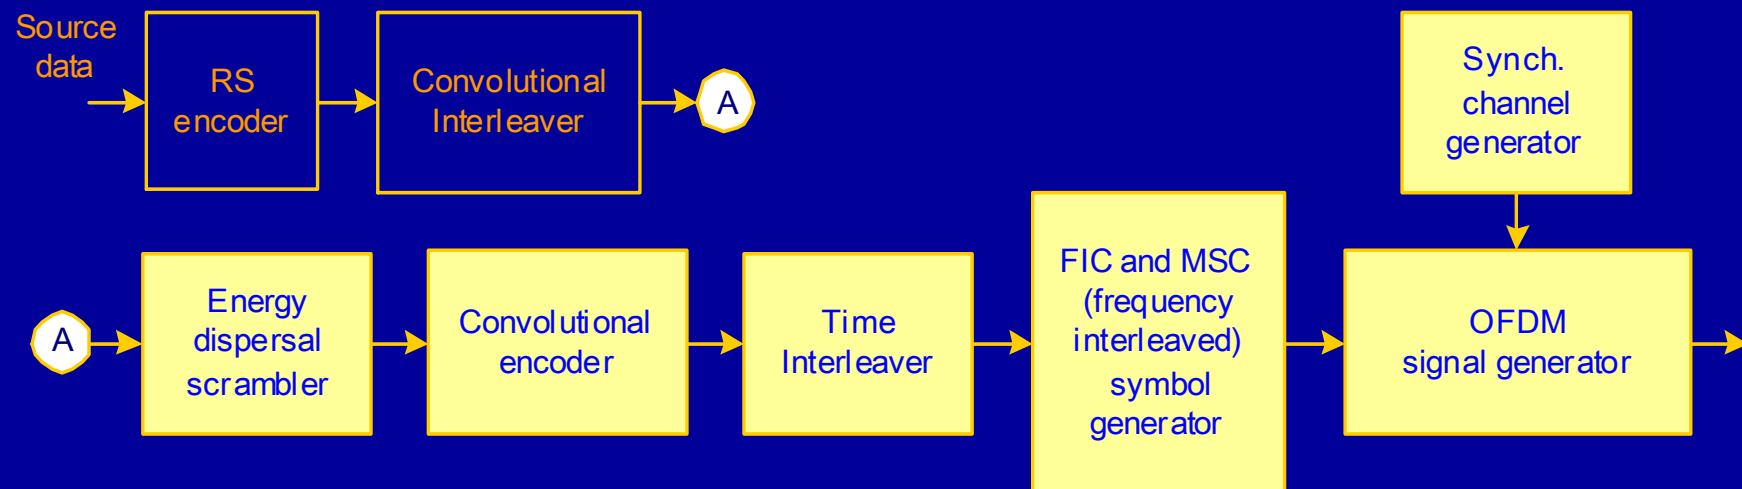

FEC for Mobile Reception

- Eureka-147 is designed basically for Audio Service
  - → BER level of 10^{-4}
- Required BER is under 10^{-8} for Mobile Video Service
  - → Additional RS code and Convolutional Interleaver