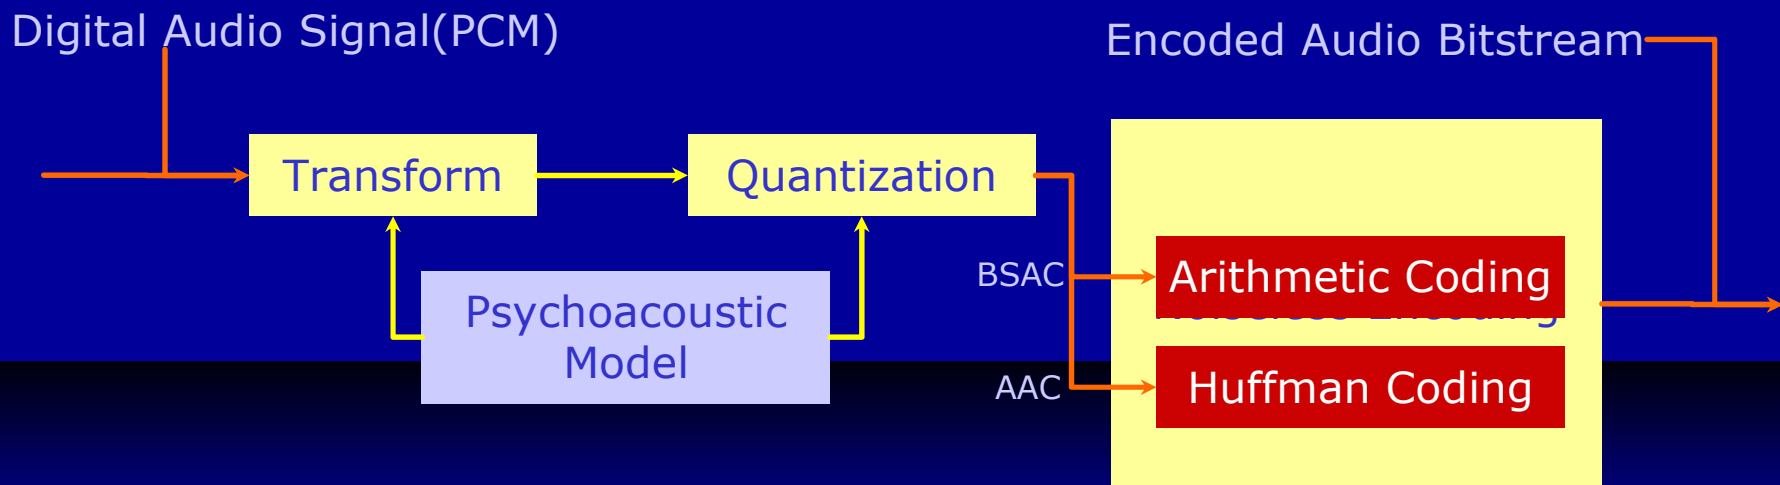

MPEG-4 BSAC

- Bit Sliced Arithmetic Coding
- ISO/IEC IS 14496-3:2001
- Fine Granular Scalability
  - 16kbps/ch(base layer) ~ 64kbps/ch(top layer)
  - step size : 1 kbps/ch
- Change of noiseless coding tool from AAC-LC
- Comparable coding performance with AAC