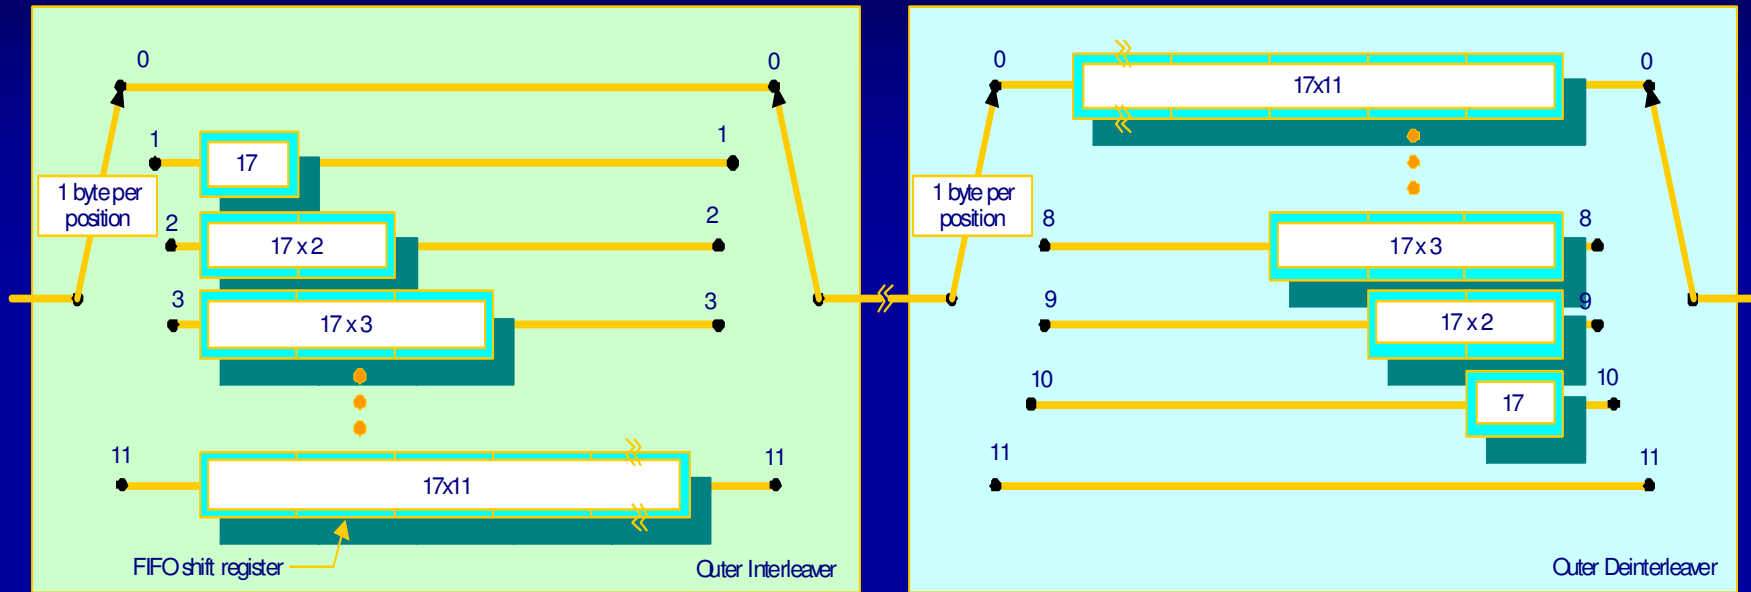

Reed-Solomon Code

- Shortened RS (204, 188, t=8), derived from RS (255, 239, t=8)

- Code generator polynomial

$$g(x) = (x + \lambda^0)(x + \lambda^1)(x + \lambda^2) \cdots (x + \lambda^{15}), \quad \text{where } \lambda = 02_{\text{HEX}}$$

- Field generator polynomial

$$p(x) = x^8 + x^4 + x^3 + x^2 + 1$$

Convolutional Byte Interleaver/Deinterleaver

- ❑ Interleaving depth : $I = 12$
- ❑ Unit size of FIFO shift register : $M = N/I = 17, N=204$
- ❑ Sync byte always passes through branch '0'