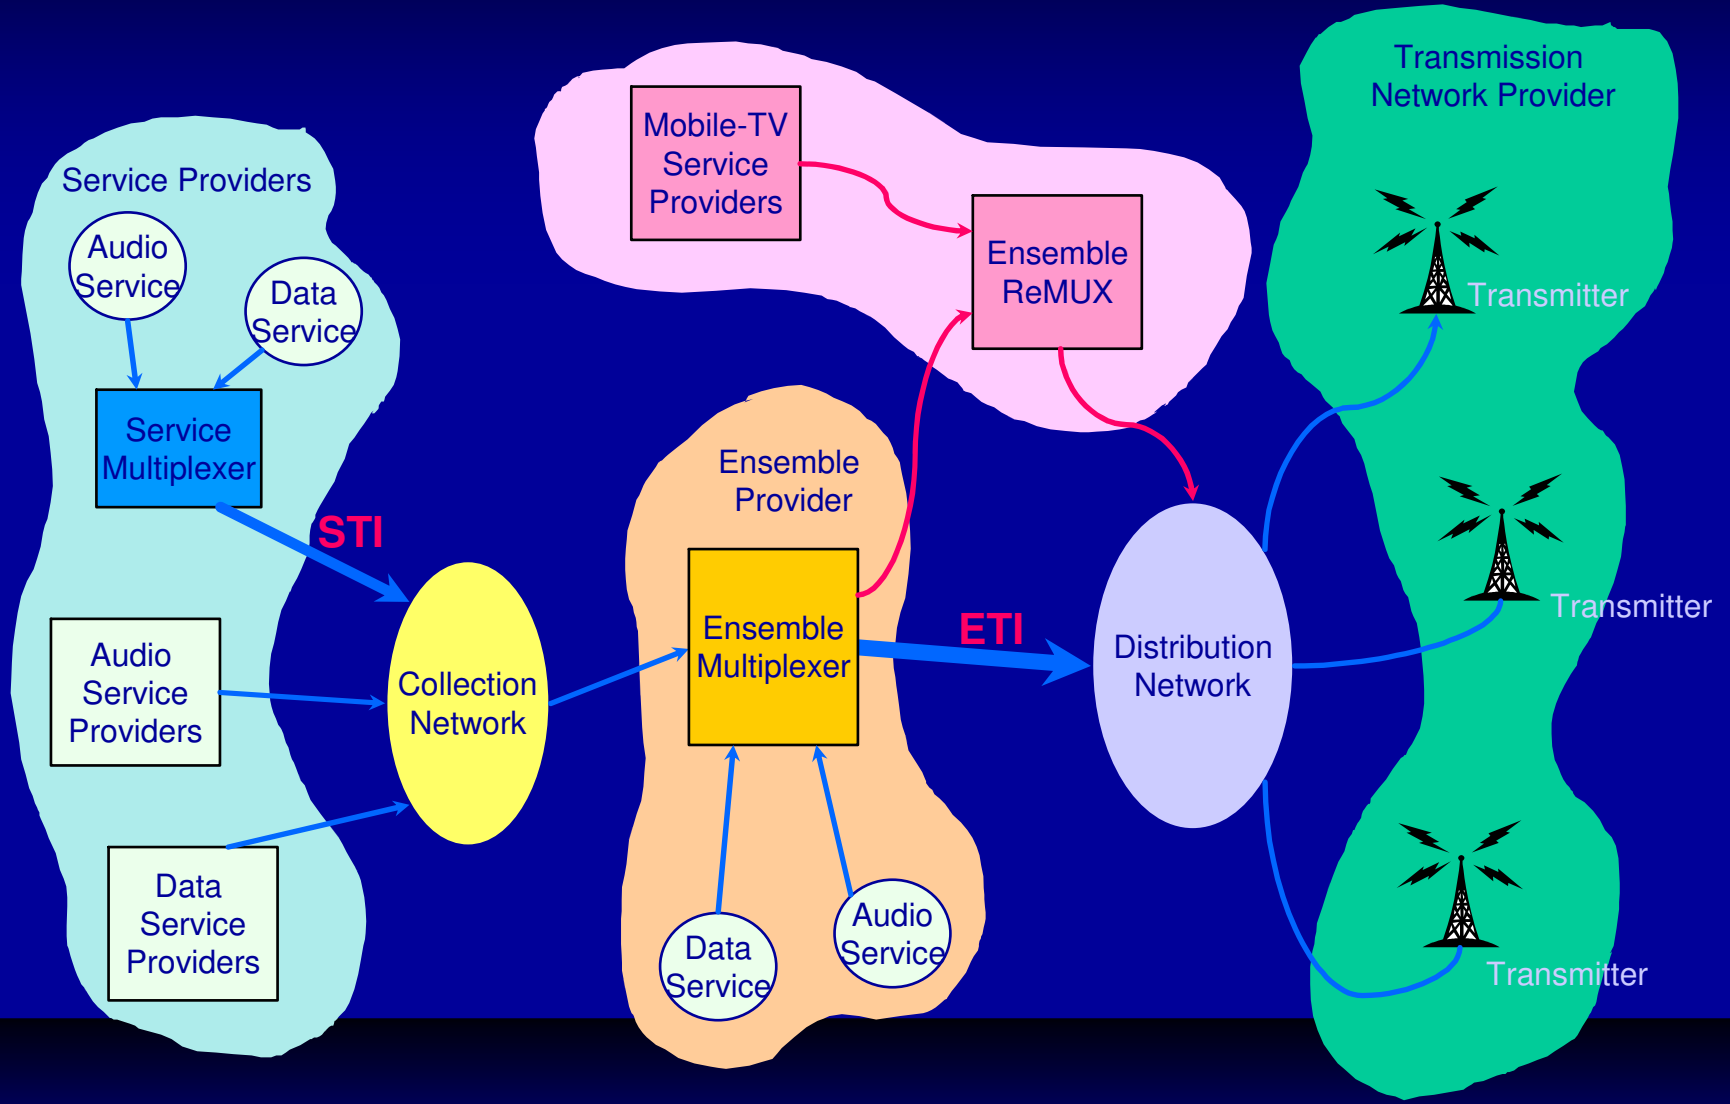

Terrestrial DMB Network

STI : Service Transport Interface(ETSI ETS 300 797)

ETI : Ensemble Transport Interface(ETSI ETS 300 799)

DMB Applications

- ▣ Mobile TV
 - ▣ Mobile TV for high speed vehicle and cellular phones
- ▣ Telematics
 - ▣ **TPEG** for **TTI** and Navigation
 - ▣ **DGPS** Services
 - ▣ Location Based Services
- ▣ Data Services
 - ▣ Broadcasting Website
 - ▣ Slide show