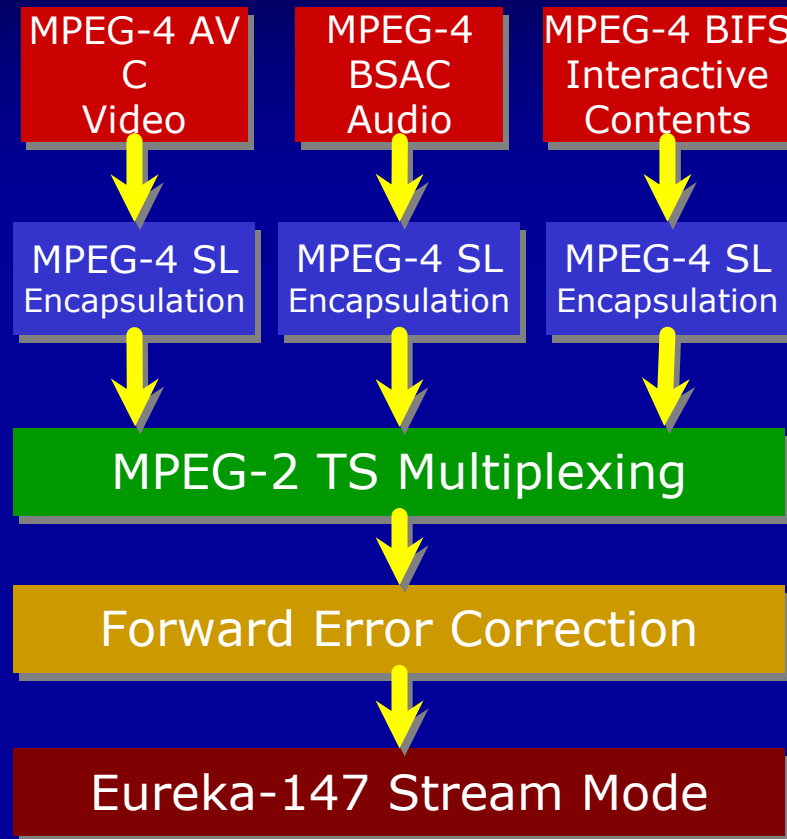

- Video encoding, Channel coding

- TTAS.KO – (TBD)

“Radio Broadcasting Systems; Specification of the data services for VHF Digital Multimedia Broadcasting (DMB) to mobile, portable and fixed receivers”

- PAD, NPAD, TDC, IP-tunneling, Slideshow, BWS, EPG, ...

TTAS : TTA Standard

DSCTy : Data Service Component Type

DMB Spectrum Plan

- Three blocks in one TV channel

DMB Service Structure

DAB/DMB Frame Structure (Mode I)

FIC : Fast Information Channel, FIB : Fast Information Block, MSC : Main Service Channel,
TFPR : Time-Frequency-Phase Reference, CIF : Common Interleaved Frame

DMB Ensemble Structure

TMC : Traffic Message Channel, MCI : Multiplex Configuration Information, FIDC : Fast Information Data Channel

Media Multiplexing

- Eureka-147 Stream Mode
- FEC :
 - RS + Convolutional Interleaving
- Transport : MPEG-2 TS
- Adaptation : MPEG-4 SL
- Video :
 - MPEG-4 AVC Baseline Profile
- Audio : MPEG-4 BSAC
- Graphics & Data :
 - MPEG-4 System Core2D Profile

AVC : Advanced Video Coding, BSAC : Bit Sliced Arithmetic Coding, FEC : Forward Error Correction

MPEG-4 AVC

- **Advanced Video Coding** (ISO/IEC 14496-10)
- **ITU-T H.264**
- JVT from December 2001
 - ITU-T VCEG (Video Coding Expert Group)
 - ISO/IEC JTC1 SC29 WG 11 MPEG Video Group
- H.26L as a starting point
- High encoding complexity
- 3 profiles
 - **Baseline**
 - Main
 - Extended